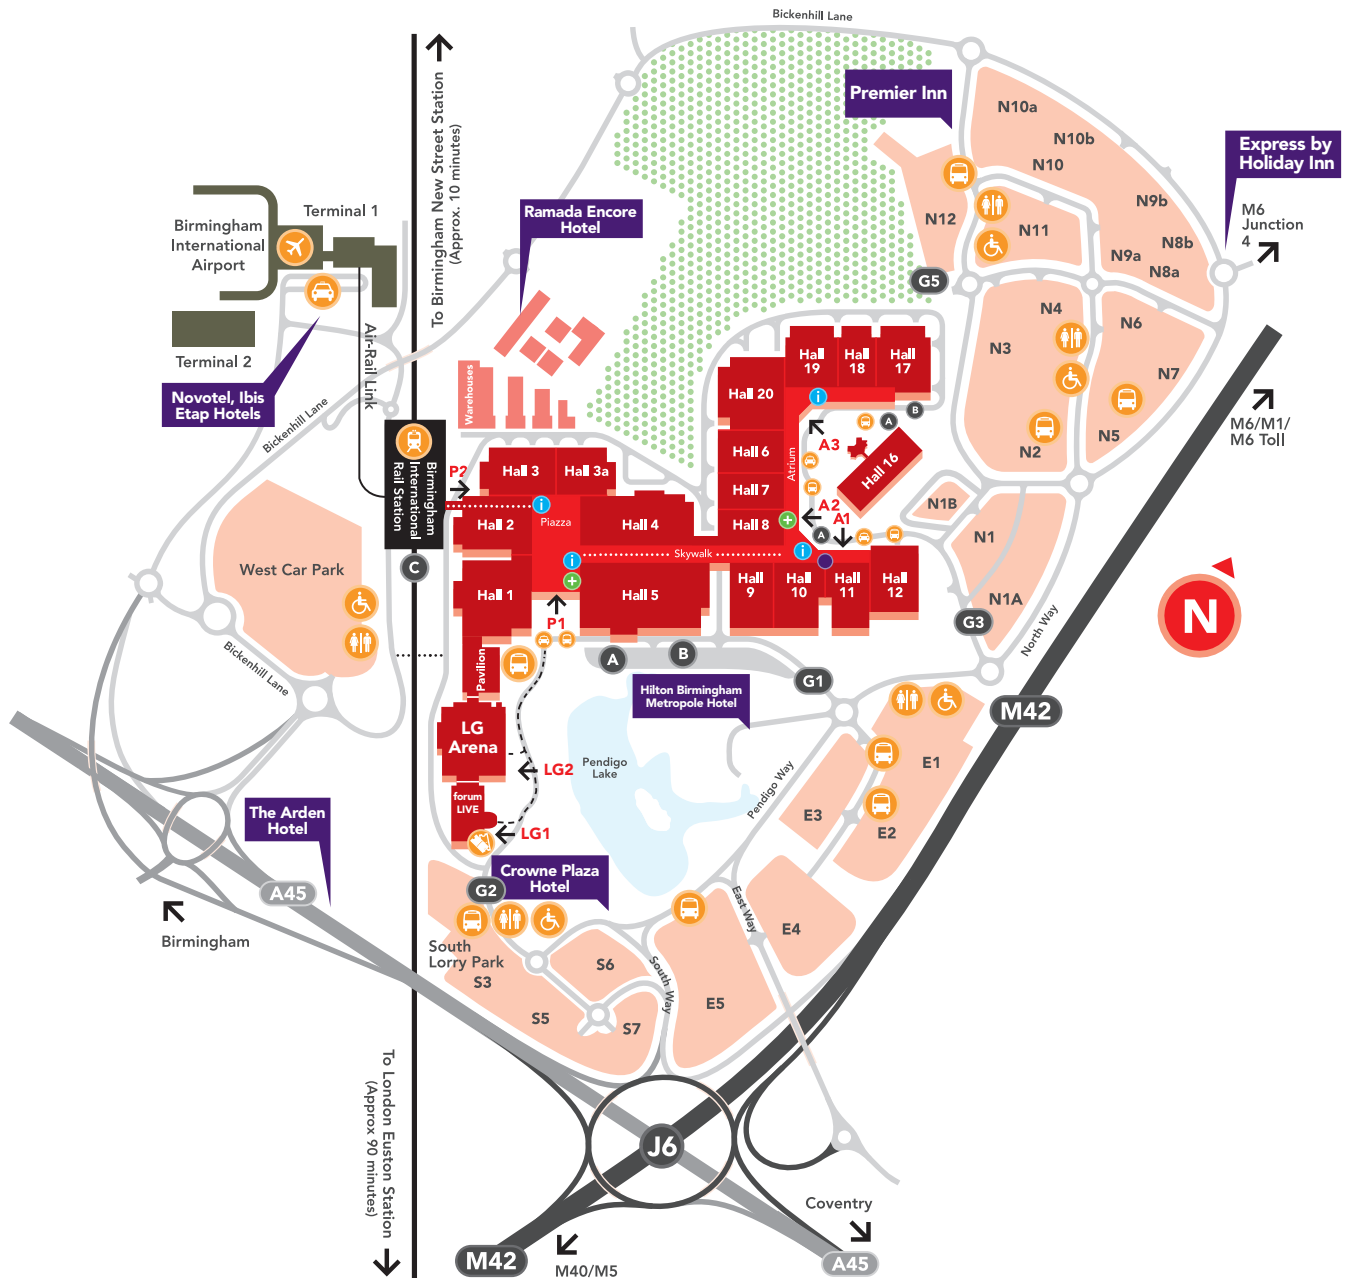

THE NEC SITE MAP

KEY

P1/P2 Piazza Entrances

A1/A2/A3 Atrium Entrances

LG1 LG Arena Main Entrance

LG2 Lakeside Hospitality

i Information Point – T 0121 780 4141

ITPC International Trade Promotion Centre

+ Medical Centre

■ The NEC Woodland

■ Car Parks

South: S3-S7

East: E1-E5

North: N1-N12

West: West Car Park

A VIP Parking

B Disabled Parking/
Outdoor Exhibition Area

C West Midlands Bus Stop

G1 Gate

🚕 Taxis

🚌 Shuttle Bus to Halls

♿ Toilets (Car Park)

✈️ Airport

🚆 Train

📄 Box office

--- Route from Piazza to LG Arena

the nec
birmingham

LG Arena
THE NEC BIRMINGHAM

necgroup.co.uk